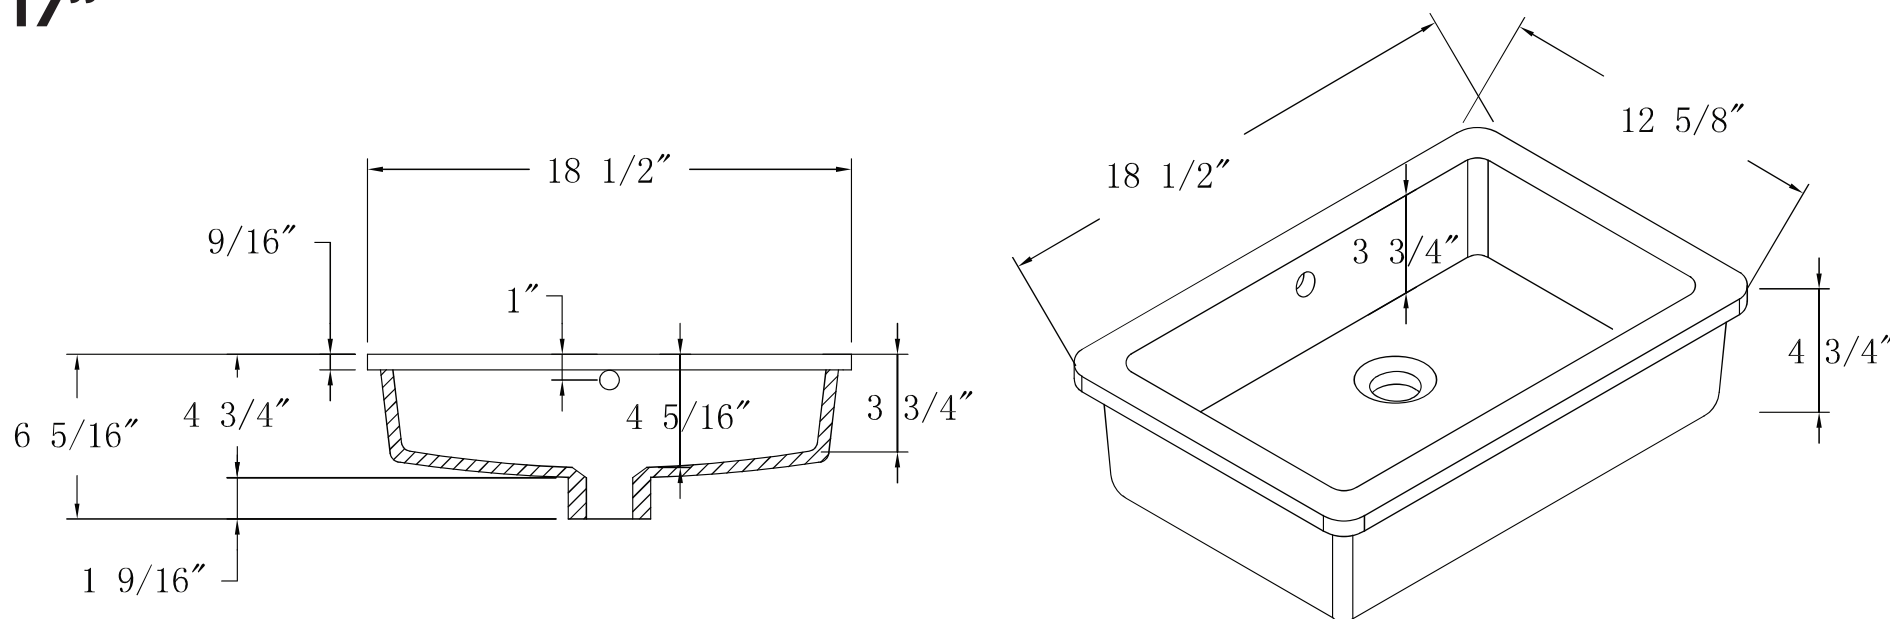

SPECIFICATIONS / TECHNICAL DATA

UNDERMOUNT SINK

17"

ATTENTION! Dimensions may vary by up to 3/8". It is highly recommended to pull all dimensions of actual model for installation and measuring purposes.

MODEL# UM1711